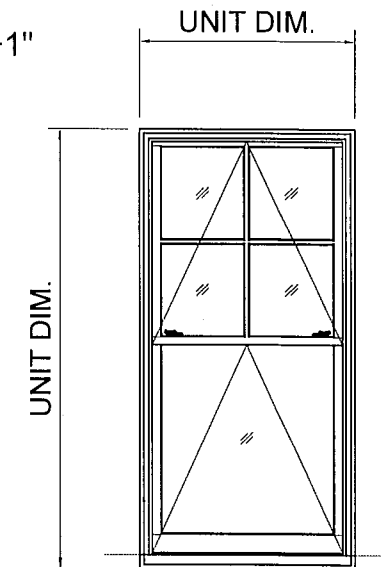

R.O. = UNIT DIMS. +1"

EXTERIOR ELEVATION OF CLAD SERIES 3000 FOLD-UP UNIT AT COUNTER

® * 2023 Rochester Colonial Mfg. Corp.

Phone: (800) - 321 - 8199
 (585) - 254 - 8191
 Fax: (585) - 254 - 1768

CLAD SERIES 3000 FOLD-UP UNIT
 AT COUNTER