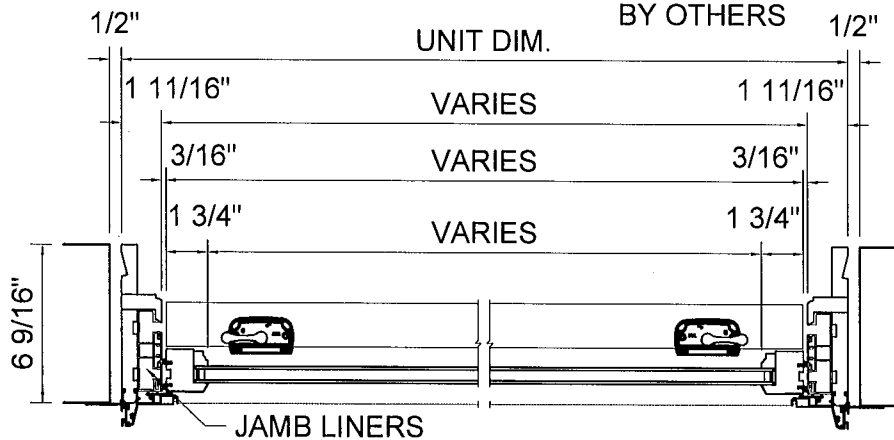

R.O. = UNIT DIMS. +1"

EXTERIOR ELEVATION OF CLAD SERIES 3000 FOLD-UP UNIT AT COUNTER

® * 2023 Rochester Colonial Mfg. Corp.

Phone: (800) - 321 - 8199
 (585) - 254 - 8191
 Fax: (585) - 254 - 1768

CLAD SERIES 3000 FOLD-UP UNIT
 AT COUNTER